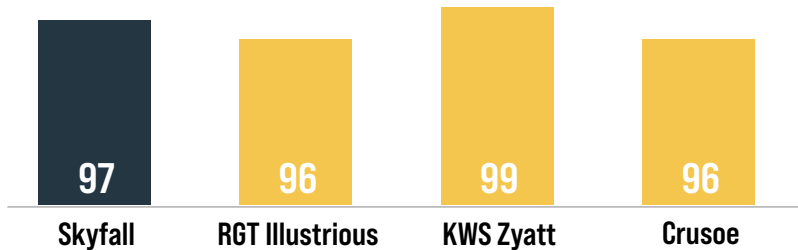

SKYFALL

The nation's favourite Group 1

- > Widest sowing window for Group 1
- > Short, stiff straw
- > Late-season security (strong on brown rust and fusarium)
- > Market leader in group 1

Skyfall.
Recommended
List 2023/24.

UK FLOUR
MILLERS

RGT Skyfall.
Approved for G1 milling
list 2023

+ Call us on **01799 533700**,
or visit us at ragtseeds.co.uk

think
SOLUTIONS
think RAGT

UK YIELD

UK **97%** East **97%** West **97%** North **96%** Untreated **70%**

YIELD PERFORMANCE

AGRONOMIC RATINGS

	Lodging -PGR (1-9)	Lodging +PGR (1-9)	Straw length (cm)	Ripening (days +/- Skyfall)
SKYFALL	8	7	85	0
RGT Illustrious	7	8	89	+1
KWS Zyatt	8	8	85	-1
Crusoe	8	7	82	+1

DISEASE RATINGS

	Mildew	Yellow Rust	Brown Rust	Septoria Triticum	Eyespot	Fusarium	OWBM
SKYFALL	6	3	9	5.4	[5]@	7	R
RGT Illustrious	7	8	6	5.7	[7]@	6	-
KWS Zyatt	7	3	7	6.1	[6]@	6	-
Crusoe	7	9	3	6.2	[5]	7	-

Skyfall continues to be one of the UK's most widely grown varieties. Grown not just as a top class milling wheat, but for its other qualities, such as 2nd wheat performances and its wide sowing window, often outperforming true spring wheat varieties.