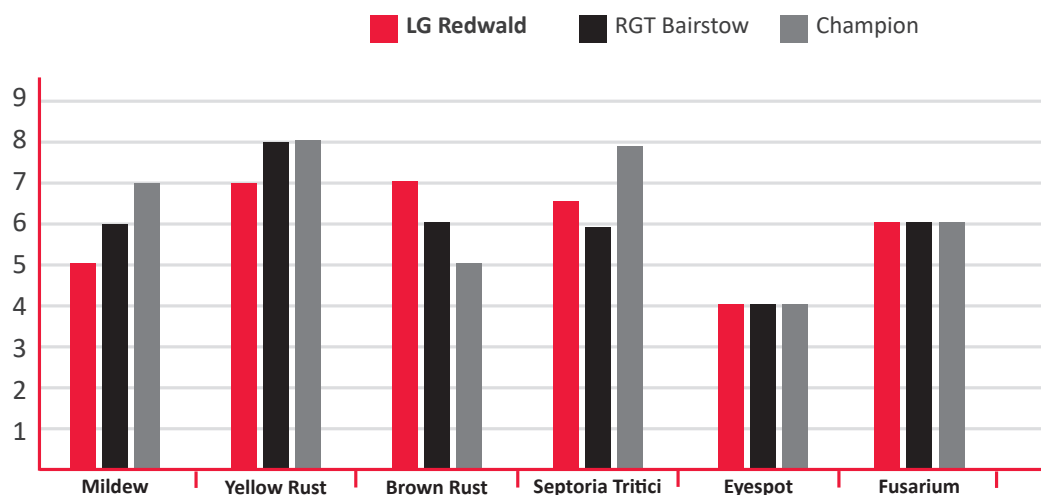

## KEY STRENGTHS

LG Redwald has a good disease resistance package

The highest yielding variety in the west

Suited to the later drilling date - excellent 2<sup>nd</sup> wheat performance

Variety characteristics suitable for the direct drilling/wider row situation

Requires good agronomic management

UKFM  
GROUP 4

OWBM

	LG REDWALD	RGT Bairstow	Champion
<b>YIELD</b> (% of control)			
UK	106	102	106
East	105	102	106
West	107	103	106
North	104	102	103
Untreated (% of treated control)	89	84	90

## DISEASE RESISTANCE

All data is from the AHDB Recommended List 2024/25 database. See <https://ahdb.org.uk/rl> for full dataset. On the 1-9 scales, high figures indicate that the variety shows the character to a high degree. (e.g. high resistance). ( ) = limited data. Agronomic features marked with \* are breeders perspective.