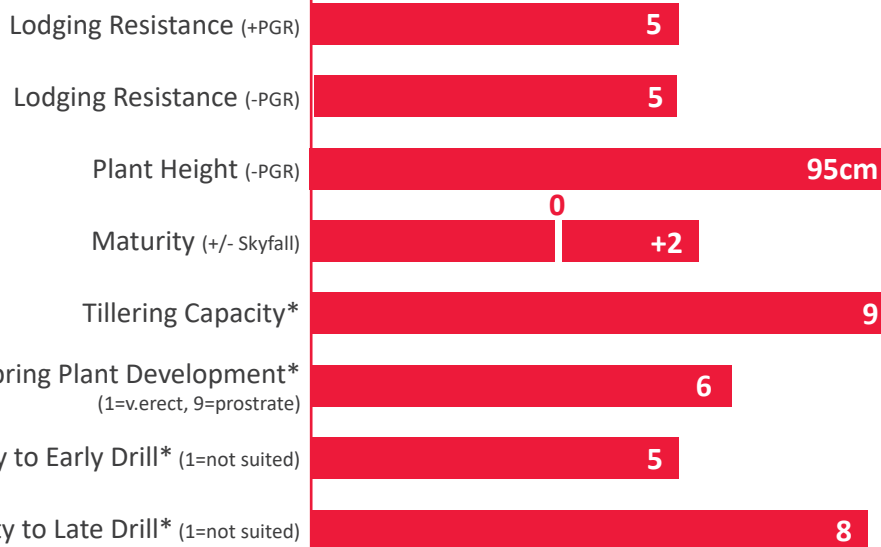

Requires good agronomic management

UKFM  
GROUP 4

OWBM

	LG REDWALD	RGT Bairstow	Champion
<b>YIELD</b> (% of control)			
UK	106	102	106
East	105	102	106
West	107	103	106
North	104	102	103
Untreated (% of treated control)	89	84	90

## DISEASE RESISTANCE

# LG REDWALD

BREEDERS REFERENCE: LGWU172 TRIAL STATUS: UK RECOMMENDED PARENTAGE: LG SUNDANCE X LG GENERATION

Very high yielding group 4 soft wheat with distilling capability

WINTER WHEAT

## AGRONOMIC PROFILE

	LG REDWALD	RGT Bairstow	Champion
Specific Weight (kg/hl)	75.2	76.6	75.4
Protein Content (%)	10.7	10.8	11.0
Hagberg Falling Number	147	224	235
Resistance to Sprouting (1-9)	(6)	(6)	(6)